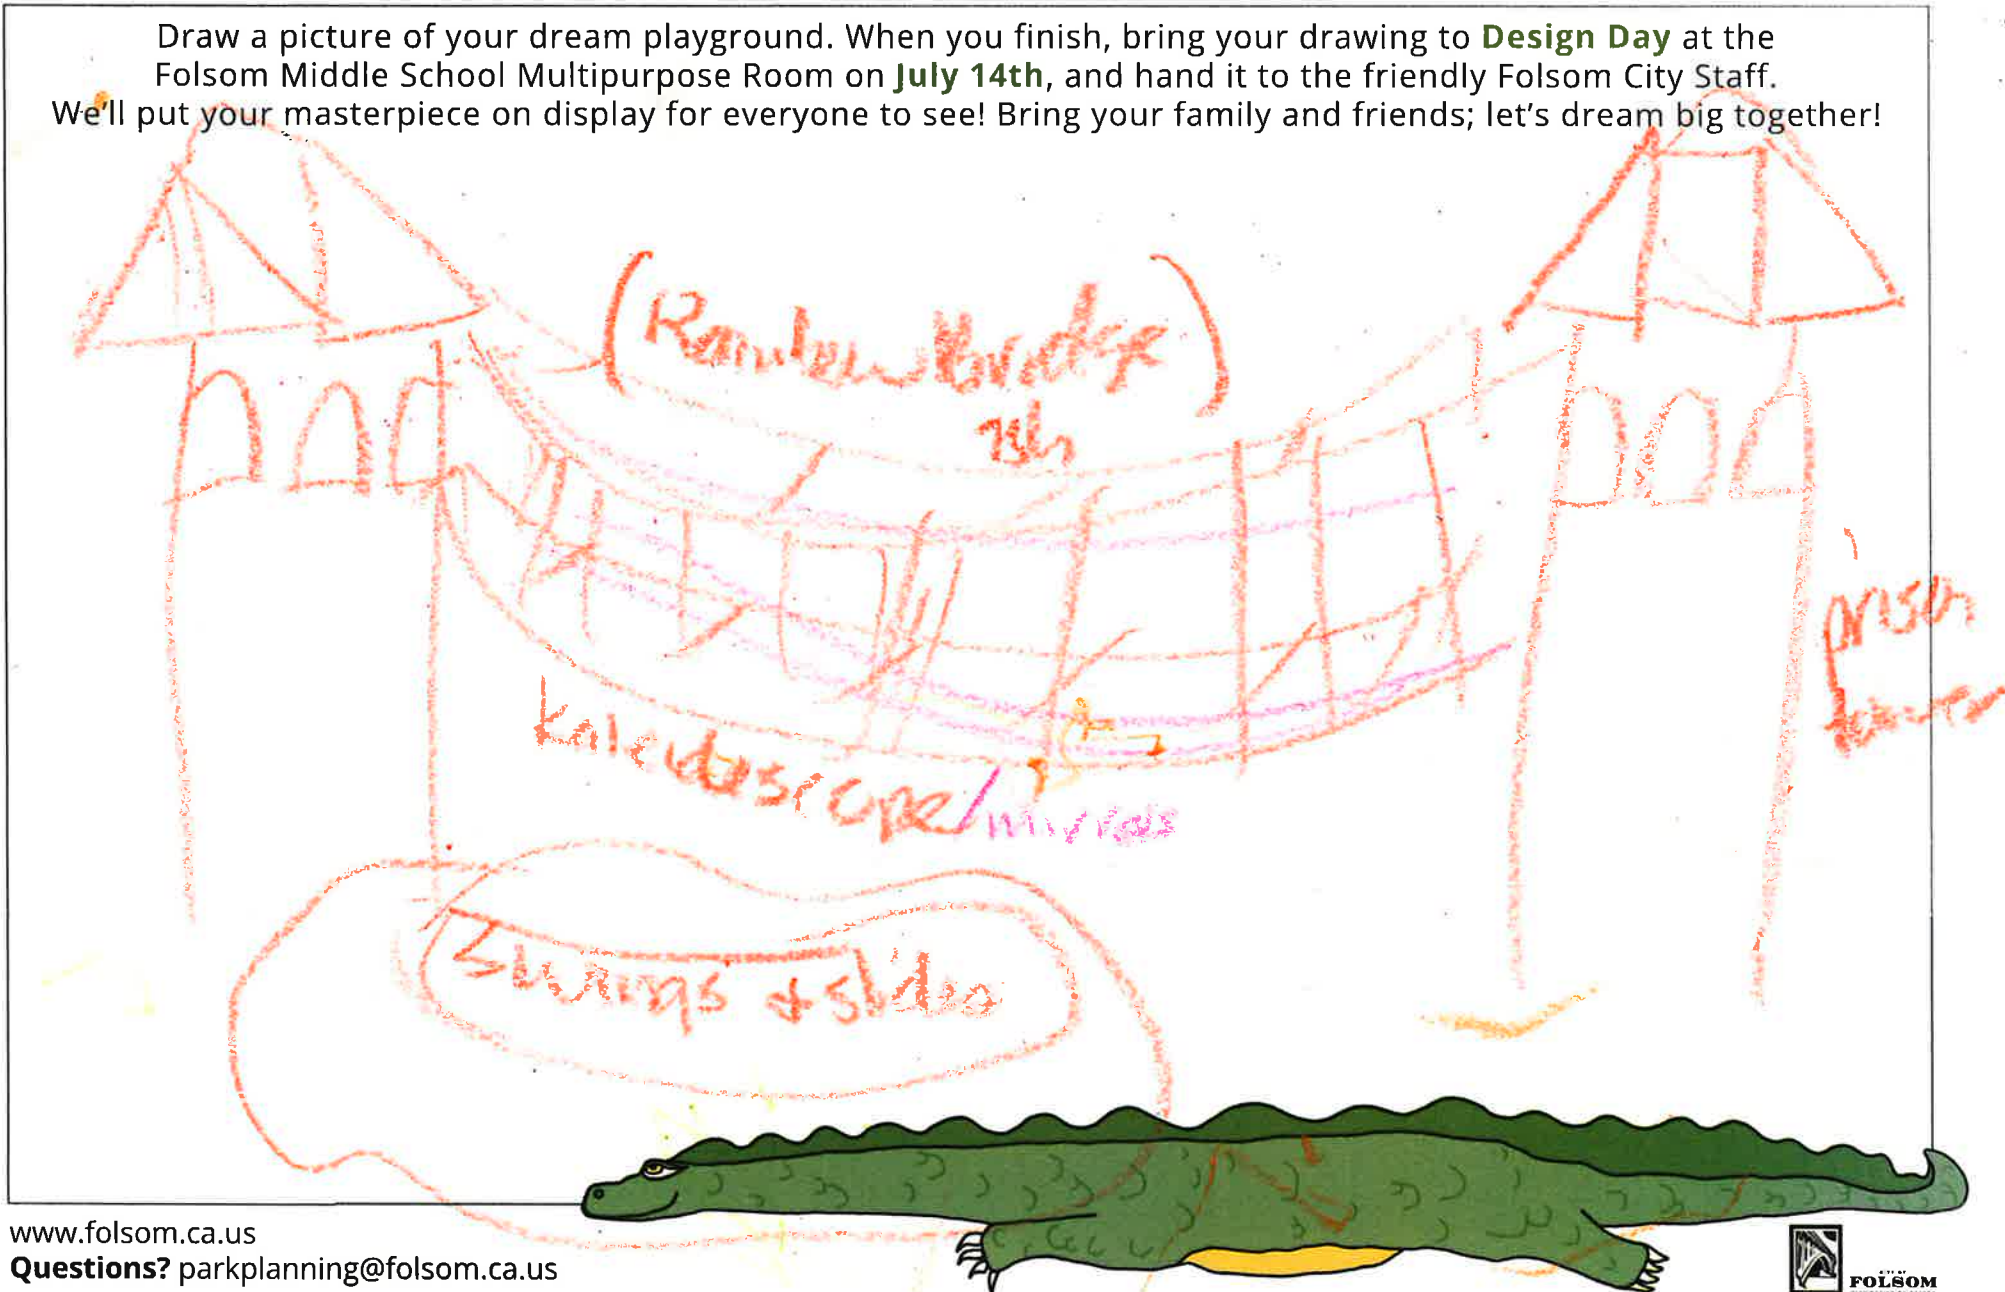

Help Design the NEW Castle Park!

We're making **Castle Park** even more magical, and we need **YOUR** awesome ideas!

Draw a picture of your dream playground. When you finish, bring your drawing to **Design Day** at the Folsom Middle School Multipurpose Room on **July 14th**, and hand it to the friendly Folsom City Staff. We'll put your masterpiece on display for everyone to see! Bring your family and friends; let's dream big together!

www.folsom.ca.us

Questions? parkplanning@folsom.ca.us